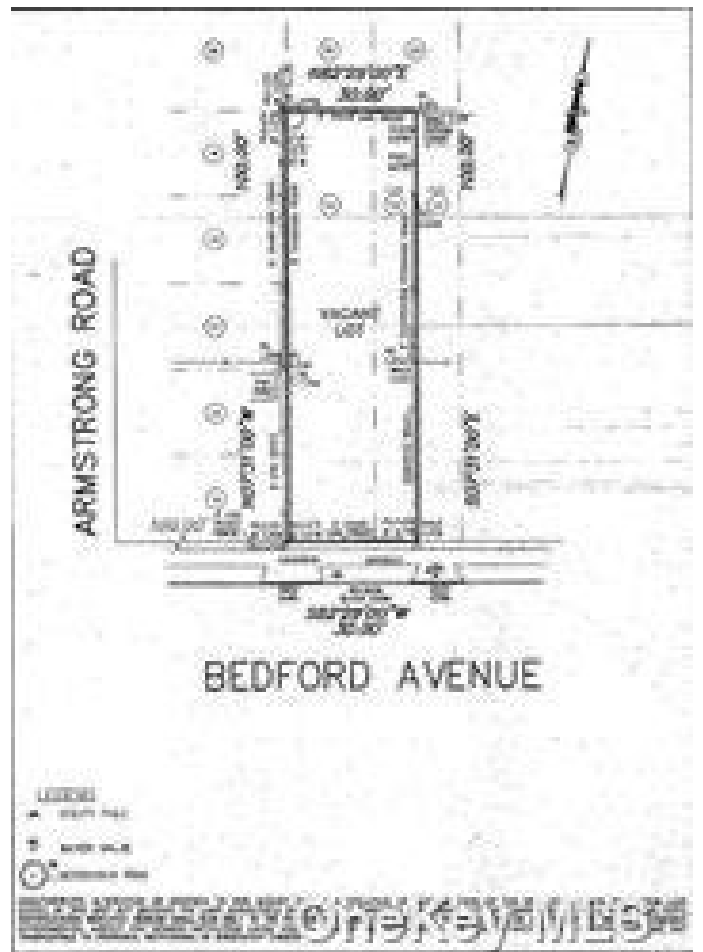

$225,000 - Bedford Avenue, Garden City Park

MLS#3556920

$225,000

0 Bedroom, 0.00 Bathroom,
Lots & Land on 0.07 Acres

N/A, Garden City Park, NY

Vacant Land With Approved Plans.

Essential Information

MLS#	3556920
Price	$225,000
Total Taxes	$936
Bathrooms	0.00
Lot Square Footage	3,000
Acres	0.07
Type	Lots & Land
Sub-Type	Unimproved Land
Status	Active

Community Information

Address	Bedford Avenue
Subdivision	N/A
City	Garden City Park
County	Nassau
State	NY
Zip Code	11040

Exterior

Lot Description	Cleared

School Information

District	Mineola
Middle	Mineola Middle School
High	Mineola High School