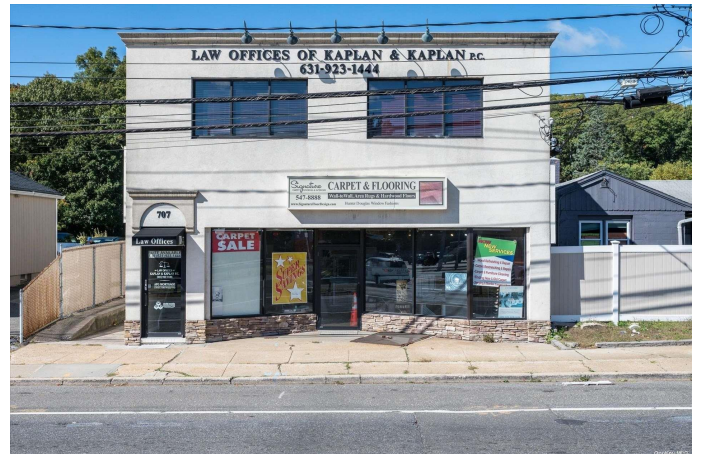

# \$1,149,000 - 707 Walt Whitman Road, Melville

MLS#L3592390

**\$1,149,000**

0 Bedroom, 0.00 Bathroom, 4,100 sqft  
Commercial on 0.00 Acres

N/A, Melville, NY

Additional information: Building Size:4100

## Community Information

Address	707 Walt Whitman Road
Subdivision	N/A
City	Melville
County	Suffolk County
State	NY
Zip Code	11747